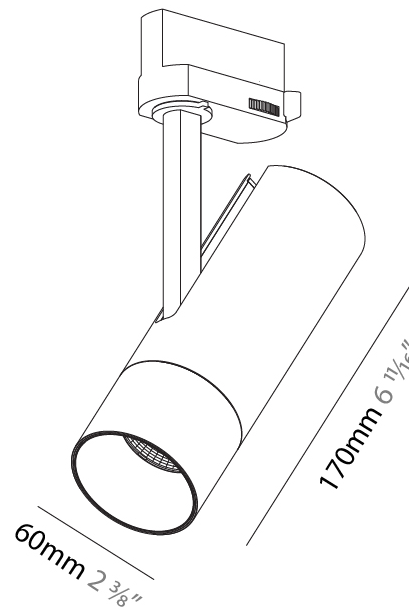

OPTICAL

Optic°: Lens Pack - No Lens / Linear Spread Lens / Honeycomb / Spread Lens
 Beam Angle: 12

RATINGS AND CERTIFICATIONS

Certified By: Certified for North American Standards
 IP rating: IP20

IMAGINE 60 TRACK