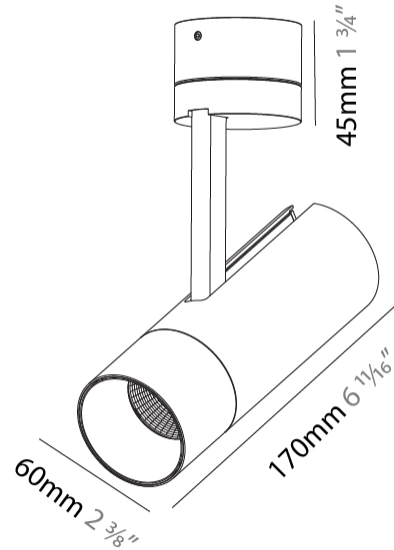

GENERAL

Series: Imagine
Subseries: Imagine 60
Brand: Prolicht
Division: Architectural
Mounting Type: Surface
Mounting Location: Ceiling
Subcategory: Spots

PHYSICAL

Shape: Cylinder
Diameter (mm): 60
Diameter (in): 2 3/8
Height (mm): 170
Height (in): 6 11/16
Max. Overall Height (mm): 215
Max. Overall Height (in): 8 7/16
Light Distribution: Adjustable / Direct
Weight (kg): 0.604
Weight (lbs): 1.33
Fixture Finish: SSR / BKV / CWI / CRY / HAB / UFT / ITA / RUA / FTG / MYG / LOD / PUS / FRO / FUP / KIA / POP / BLS / SPG / MEY / GOH / GUM / CHC / COM / ABZ / JAG / OBR / MOS / ROR
Fixture Material: Aluminum Die Cast

OPTICAL

Reflector°: 18 / 34 / 46
Optic°: Lens Pack - No Lens / Linear Spread Lens / Honeycomb / Spread Lens
Adjustability: Rotational 350°; Tilt 90°

RATINGS AND CERTIFICATIONS

Certified By: Certified for North American Standards
IP rating: IP20