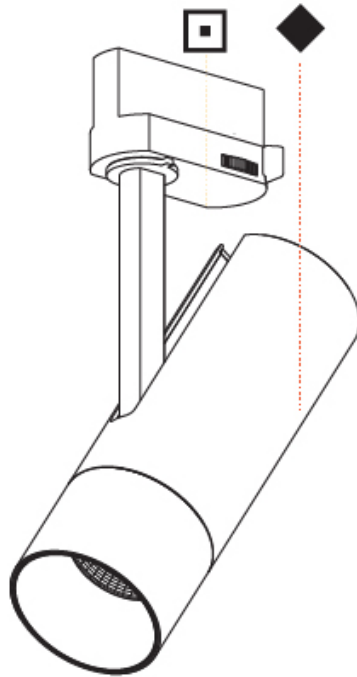

IMAGINE 60 TRACK

A3T010-

PROJECT _____

TYPE _____

SPECIFIER _____

QUANTITY _____

DATE _____

A